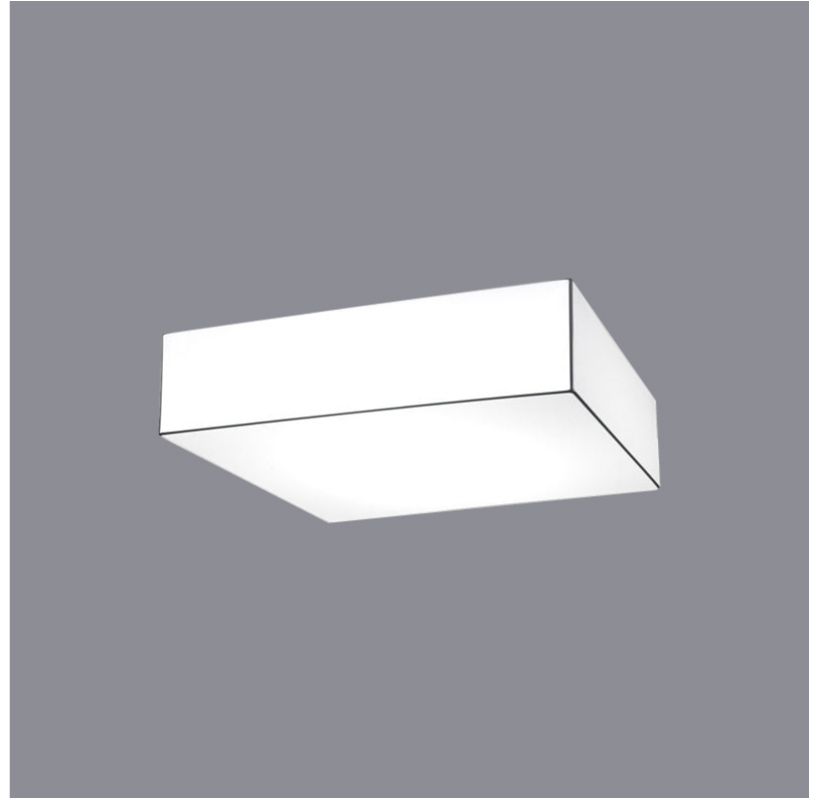

WEDGE SURFACE

D112034

base number

1. To build a product code in our configurator select the specify button on the base model # product page
2. To build a manual product code on this datasheet choose from the options listed below in blue font and add the suffix to the base model #

GENERAL

Series: Wedge
Brand: Ole
Division: Design
Mounting Type: Surface
Mounting Location: Wall / Ceiling
Subcategory: Ambient

PHYSICAL

Shape: Square
Length (mm): 600
Length (in): 23 ⁵/₈
Width (mm): 600
Width (in): 23 ⁵/₈
Height (mm): 160
Height (in): 6 ⁵/₁₆
Light Distribution: Omnidirectional
Weight (kg): 2.7
Weight (lbs): 5.9
Diffuser: Elastic Fabric - Optical White
Fixture Finish: WHI
Holder Finish: White
Fixture Material: Metal / Elastic Fabric

ELECTRICAL

Number of Lamps: 4
Lamp Type: LED Retrofit
Lamp Shape: A19
Bulb Included: Bulb Not Included
Max. Wattage Per Lamp (W): 15
Lamp Base: E26
Input Voltage (V): 120
Upon Request: 277Vac / GU24

LED

OPTICAL

RATINGS AND CERTIFICATIONS

Certified By: Certified for North American Standards
IP rating: IP20