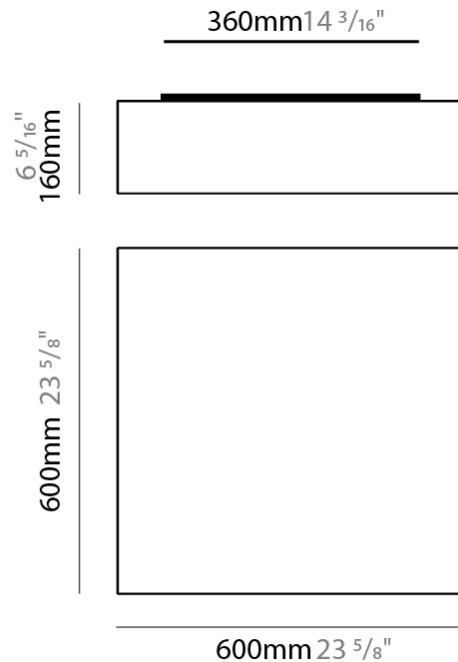

WEDGE SURFACE

D112034

base number

1. To build a product code in our configurator select the specify button on the base model # product page
2. To build a manual product code on this datasheet choose from the options listed below in blue font and add the suffix to the base model #

GENERAL

Series: Wedge
Brand: Ole
Division: Design
Mounting Type: Surface
Mounting Location: Wall / Ceiling
Subcategory: Ambient

PHYSICAL

Shape: Square
Length (mm): 600
Length (in): 23 ⁵/₈
Width (mm): 600
Width (in): 23 ⁵/₈
Height (mm): 160
Height (in): 6 ⁵/₁₆
Light Distribution: Omnidirectional
Weight (kg): 2.7
Weight (lbs): 5.9
Diffuser: Elastic Fabric - Optical White
Fixture Finish: WHI
Holder Finish: White
Fixture Material: Metal / Elastic Fabric

ELECTRICAL

Number of Lamps: 4
Lamp Type: LED Retrofit
Lamp Shape: A19
Bulb Included: Bulb Not Included
Max. Wattage Per Lamp (W): 15
Lamp Base: E26
Input Voltage (V): 120
Upon Request: 277Vac / GU24

LED

OPTICAL

RATINGS AND CERTIFICATIONS

Certified By: Certified for North American Standards
IP rating: IP20